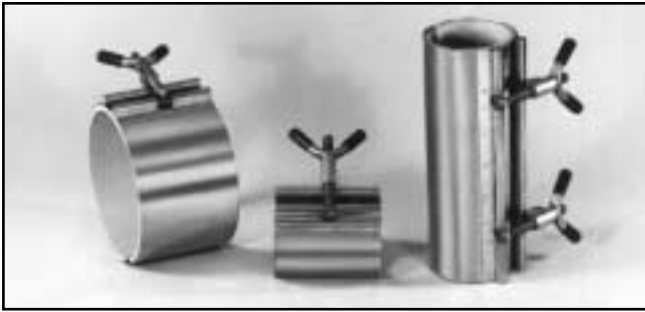

Morris Gripper™ Couplers

The GRIPPER was devised as a quick coupler for dry, bulk transport, tank tubing. This unique coupling just slides onto the tubing or wraps around it and is tightened by hand in seconds, but it provides better support than rubber hose and band clamps. The GRIPPER's positive-sealing gum gaskets allow for tube and pipe variations. And, because it's made of 100% stainless steel, it will not corrode due to harsh weather or road conditions. Silicone gaskets that comply with applicable FDA requirements are available upon request.

Single Wingnut Coupler

A O.D. Size (in.)	Code No.	Wt. (lbs.)	Food-Grade Gum Gasket
			Gripper PIC No.
1.500	1501	0.58	2401501G2MB
1.660	1661	0.60	2401661G2MB
1.750	1751	0.62	2401751G2MB
1.900	1901	0.65	2401901G2MB
2.000	2001	0.68	2402001G2FGMB
2.125	2121	0.70	2402121G2MB
2.250	2251	0.71	2402251G2MB
2.375	2371	0.74	2402371G2MB
2.500	2501	0.77	2402501G2FGMB
2.750	2751	0.80	2402751G2MB
2.875	2871	0.84	2402871G2MB
3.000	3001	0.88	2403001G2FGMB
3.250	3251	0.97	2403251G2MB
3.500	3501	1.06	2403501G2FGMB
3.750	3751	1.15	2403751G2MB
4.000	4001	1.25	2404001G2FGMB
4.250	4251	1.32	2404251G2MB
4.500	4501	1.40	2404501G2FGMB
5.000	5001	1.55	2405001G2FGMB
5.563	5561	1.63	2405561G2MB
6.000	6001	1.72	2406001G2FGMB
6.250	6251	1.78	2406251G2MB
6.625	6621	1.82	2406621G2MB
8.000	8001	2.25	2408001G2FGMB
8.625	8621	2.38	2408621G2MB
9.000	9001	2.45	2409001G2MB
10.000	10001	2.65	2410001G2MB